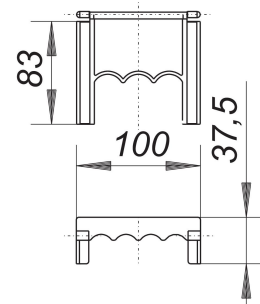

grab for Stausafe H and RS, DN 100/DN 125

Part number: 664075
GTIN: 4001636664075
Rebate group: 3

Description:

grab for Stausafe H and RS, DN 100/DN 125
spare part for anti-flooding valve Stausafe H and RS

Spare parts:

661166 anti-flooding valve Stausafe H, DN 100

661180 anti-flooding valve Stausafe H, DN 125

661265 anti-flooding valve Stausafe RS, DN 100

661289 anti-flooding valve Stausafe RS, DN 125