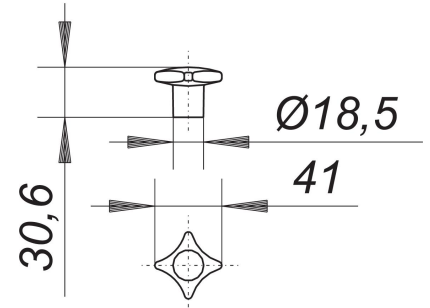

## wing nuts for Stausafe (4 pieces), M 8

Part number: 664020  
 GTIN: 4001636664020  
 Rebate group: 3

### Description:

wing nuts for Stausafe (4 pieces), M 8  
 spare part for Stausafe