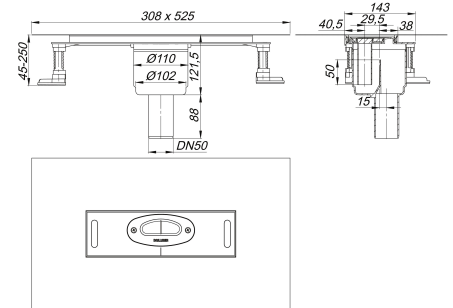

drain body DallFlex vertical, DN 50

Part number: 539076
 GTIN: 4001636539076
 Rebate group: 11

Description:

drain body DallFlex vertical, DN 50
 conforming to DIN EN 1253
 for installation with shower channels CeraFloor, CeraWall, CeraFrame, Zentrix, CeraNiveau and CeraFrame Liquid vertical.
 outlet DN 50 vertical

specification

- integrated anchors for extra grip in the screed
- flexible sealing collar for secure bonding of under-tile waterproofing
- accessories for sound insulated installation
- sound absorbing and height adjustable levelling legs
- removable trap insert, 50 mm water seal (conforming to DIN EN 1253)
- temporary blanking plate

material

Drain body and outlet polypropylene, highly impact-resistant

Flow rates tested to DIN EN 1253:

Nominal diameter	Product standard	Min. flow rate according to norm	Water level according to norm	Flow rate at water level 10 mm	Flow rate at water level 20 mm
DN 50	DIN EN 1253	0.80 l/s	20.00 mm	0.93 l/s	0.98 l/s

Spare parts:

521033 levelling kit

536297 shower channel CeraWall Individual N, 1

539144 sealing collar DallFlex

539328 trap insert DallFlex vertical