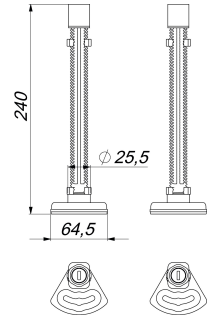

levelling kit

Part number: 521033
GTIN: 4001636521033
Rebate group: 8

Description:

levelling kit

Spare part for height adjustment of drain bodies DallFlex and CeraFlex as well as floor channels CeraLine, drain bodies and collars type CeraDrain.

specification

- two sound absorbing threaded levelling legs
- mounting material

Spare parts:

539076 drain body DallFlex vertical, DN 50