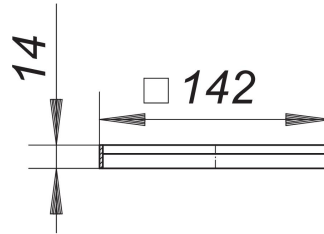

frame CK 15, 150 x 150 mm

Part number: 500809
GTIN: 4001636500809
Rebate group: 5

Description:

frame CK 15, 150 x 150 mm
used with type CIRCO 70 and CIRCO V.3

material:
ABS, 142 x 142 mm, used with grates 140 x 140 mm