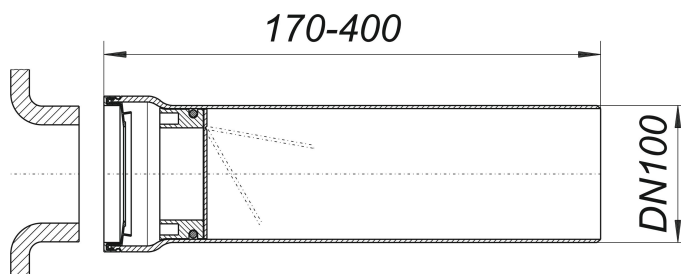

## connector type 782 WC, with non-return valve, DN 100

Part number: 260000  
GTIN: 4001636260000  
Rebate group: 2

### Description:

connector type 782 WC, with non-return valve, DN 100  
self closing polymer flap as non-return valve

#### specification:

- concealed lip seal
- joint to WC 400 mm long, DN 100

### Spare parts:

352026 seal for Atlas WC elbow 87, DN 100