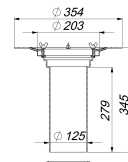

raising piece type 630 clamp ring

Part number: 621580
GTIN: 4001636621580
Rebate group: 10

Description:

raising piece type 630 clamp ring
used with roof drain types 62 and 64, with stainless steel clamp ring to secure all single-ply membranes

SPECIFICATION

- seal
- can be extended with DN 125 plastic pipe, cut to suit on site for insulation 50 - 250 mm

MATERIAL

polypropylene, UV-stabilized