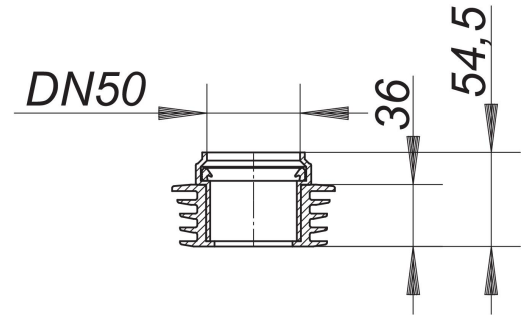

## bathtub connector CeraDrain Plan, DN 50

Part number: 494009  
GTIN: 4001636494009  
Rebate group: 5

### Description:

bathtub connector CeraDrain Plan, DN 50

Connector with rubber seal and flexible lip seals made of TPE for safe connection of bathtubs to floor drains CeraDrain Plan VC 12 and CeraDrain Plan K 12